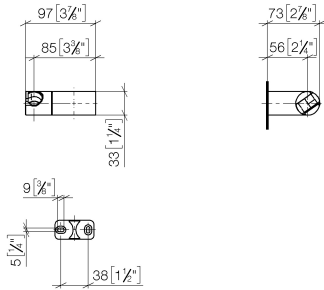

28 060 970

- pivotable 75°

Fits: IMO, LULU, MADISON, MEM, TARA,
CL.1, LISSÉ, VAIA, META, CYO

	Chrome	28 060 970-00
	Brushed Platinum	28 060 970-06
	Platinum	28 060 970-08
	Dark Chrome	28 060 970-19
	Light Gold	28 060 970-26
	Brushed Light Gold	28 060 970-27
	Brushed Durabronze (23kt Gold)	28 060 970-28
	Matte Black	28 060 970-33
	Brushed Bronze	28 060 970-42
	Brushed Champagne (22kt Gold)	28 060 970-46
	Champagne (22kt Gold)	28 060 970-47
	Brushed Chrome	28 060 970-93
	Brushed Dark Platinum	28 060 970-99

28 060 970

mm [inches]

28 060 970

Parts for other finishes can be found here: Brushed Platinum

Spare parts list

No.	Item Number	Name	Quantity used	Delivery time
1	09 12 12 212 90	sleeve	1	2
2	09 31 11 009 90	pin	2	2
3	05 30 31 025 00 90	fixing set	1	2
4	08 30 11 563 90	holder	1	2