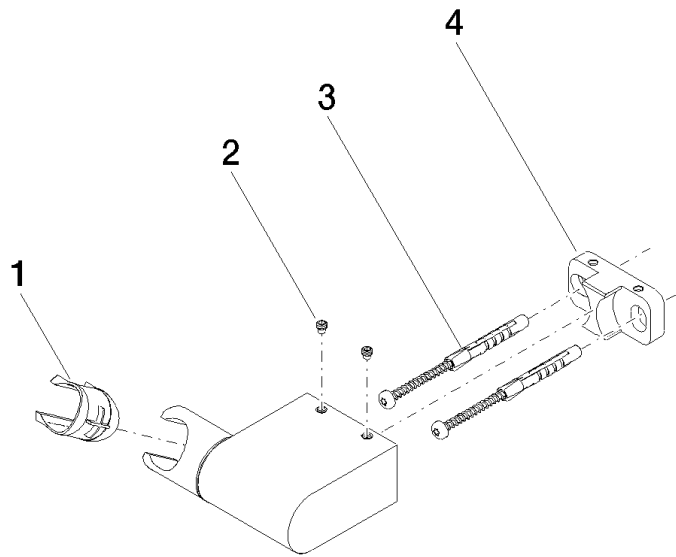

28 060 970

- pivotable 75°

Fits: IMO, LULU, MADISON, MEM, TARA,
CL.1, LISSÉ, VAIA, META, CYO

	Chrome	28 060 970-00
	Brushed Platinum	28 060 970-06
	Platinum	28 060 970-08
	Dark Chrome	28 060 970-19
	Light Gold	28 060 970-26
	Brushed Light Gold	28 060 970-27
	Brushed Durabronze (23kt Gold)	28 060 970-28
	Matte Black	28 060 970-33
	Brushed Bronze	28 060 970-42
	Brushed Champagne (22kt Gold)	28 060 970-46
	Champagne (22kt Gold)	28 060 970-47
	Brushed Chrome	28 060 970-93
	Brushed Dark Platinum	28 060 970-99

28 060 970

mm [inches]

28 060 970

Parts for other finishes can be found here: Brushed Platinum

Spare parts list

No.	Item Number	Name	Quantity used	Delivery time
1	09 12 12 212 90	sleeve	1	2
2	09 31 11 009 90	pin	2	2
3	05 30 31 025 00 90	fixing set	1	2
4	08 30 11 563 90	holder	1	2